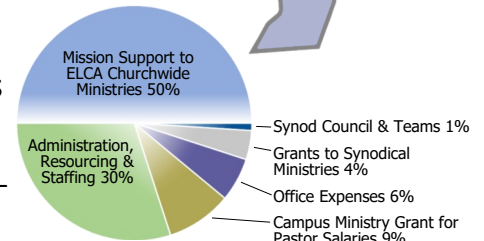

Mission Support is that portion of a congregation's regular giving that is shared with the Central States Synod and the ELCA to support the ministry we do together as the church.

To find a congregation, get involved in a ministry or learn about giving opportunities please call the Synod Office or visit us at:
www.css-elca.org

CENTRAL STATES SYNOD
420 West 14th St, Suite 101
Kansas City, MO 64105
Phone: 913-948-9701
Email: communications@css-elca.org

Evangelical Lutheran Church in America
God's work. Our hands.