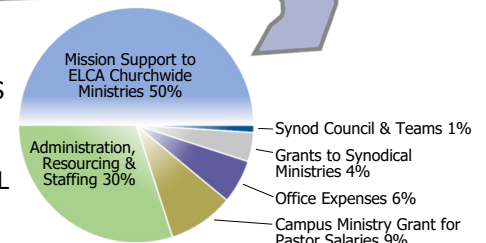

Mission Support is that portion of a congregations regular giving that is shared with the Central States Synod and the ELCA to support the ministry we do together as the church.

To find a congregation, get involved in a ministry or learn about giving opportunities please call the Synod Office or visit us at:
www.css-elca.org

CENTRAL STATES SYNOD

420 West 14th St, Suite 101
Kansas City, MO 64105
Phone: 913-948-9701
Email: communications@css-elca.org

Evangelical Lutheran Church in America

God's work. Our hands.