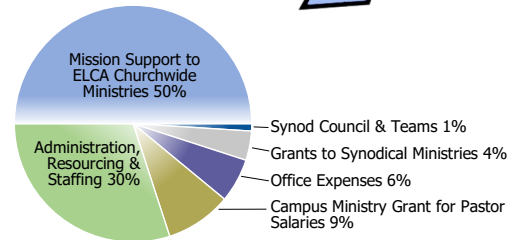

Mission Support is that portion of a congregation's regular giving that is shared with the Central States Synod and the ELCA to support the ministry we do together as the church.

To find a congregation, get involved in a ministry or learn about giving opportunities please call the Synod Office or visit us at:

www.css-elca.org

CENTRAL STATES SYNOD

420 West 14th St, Suite 101

Kansas City, MO 64105

Phone: 913-948-9701

Email: communications@css-elca.org

Evangelical Lutheran Church in America

God's work. Our hands.